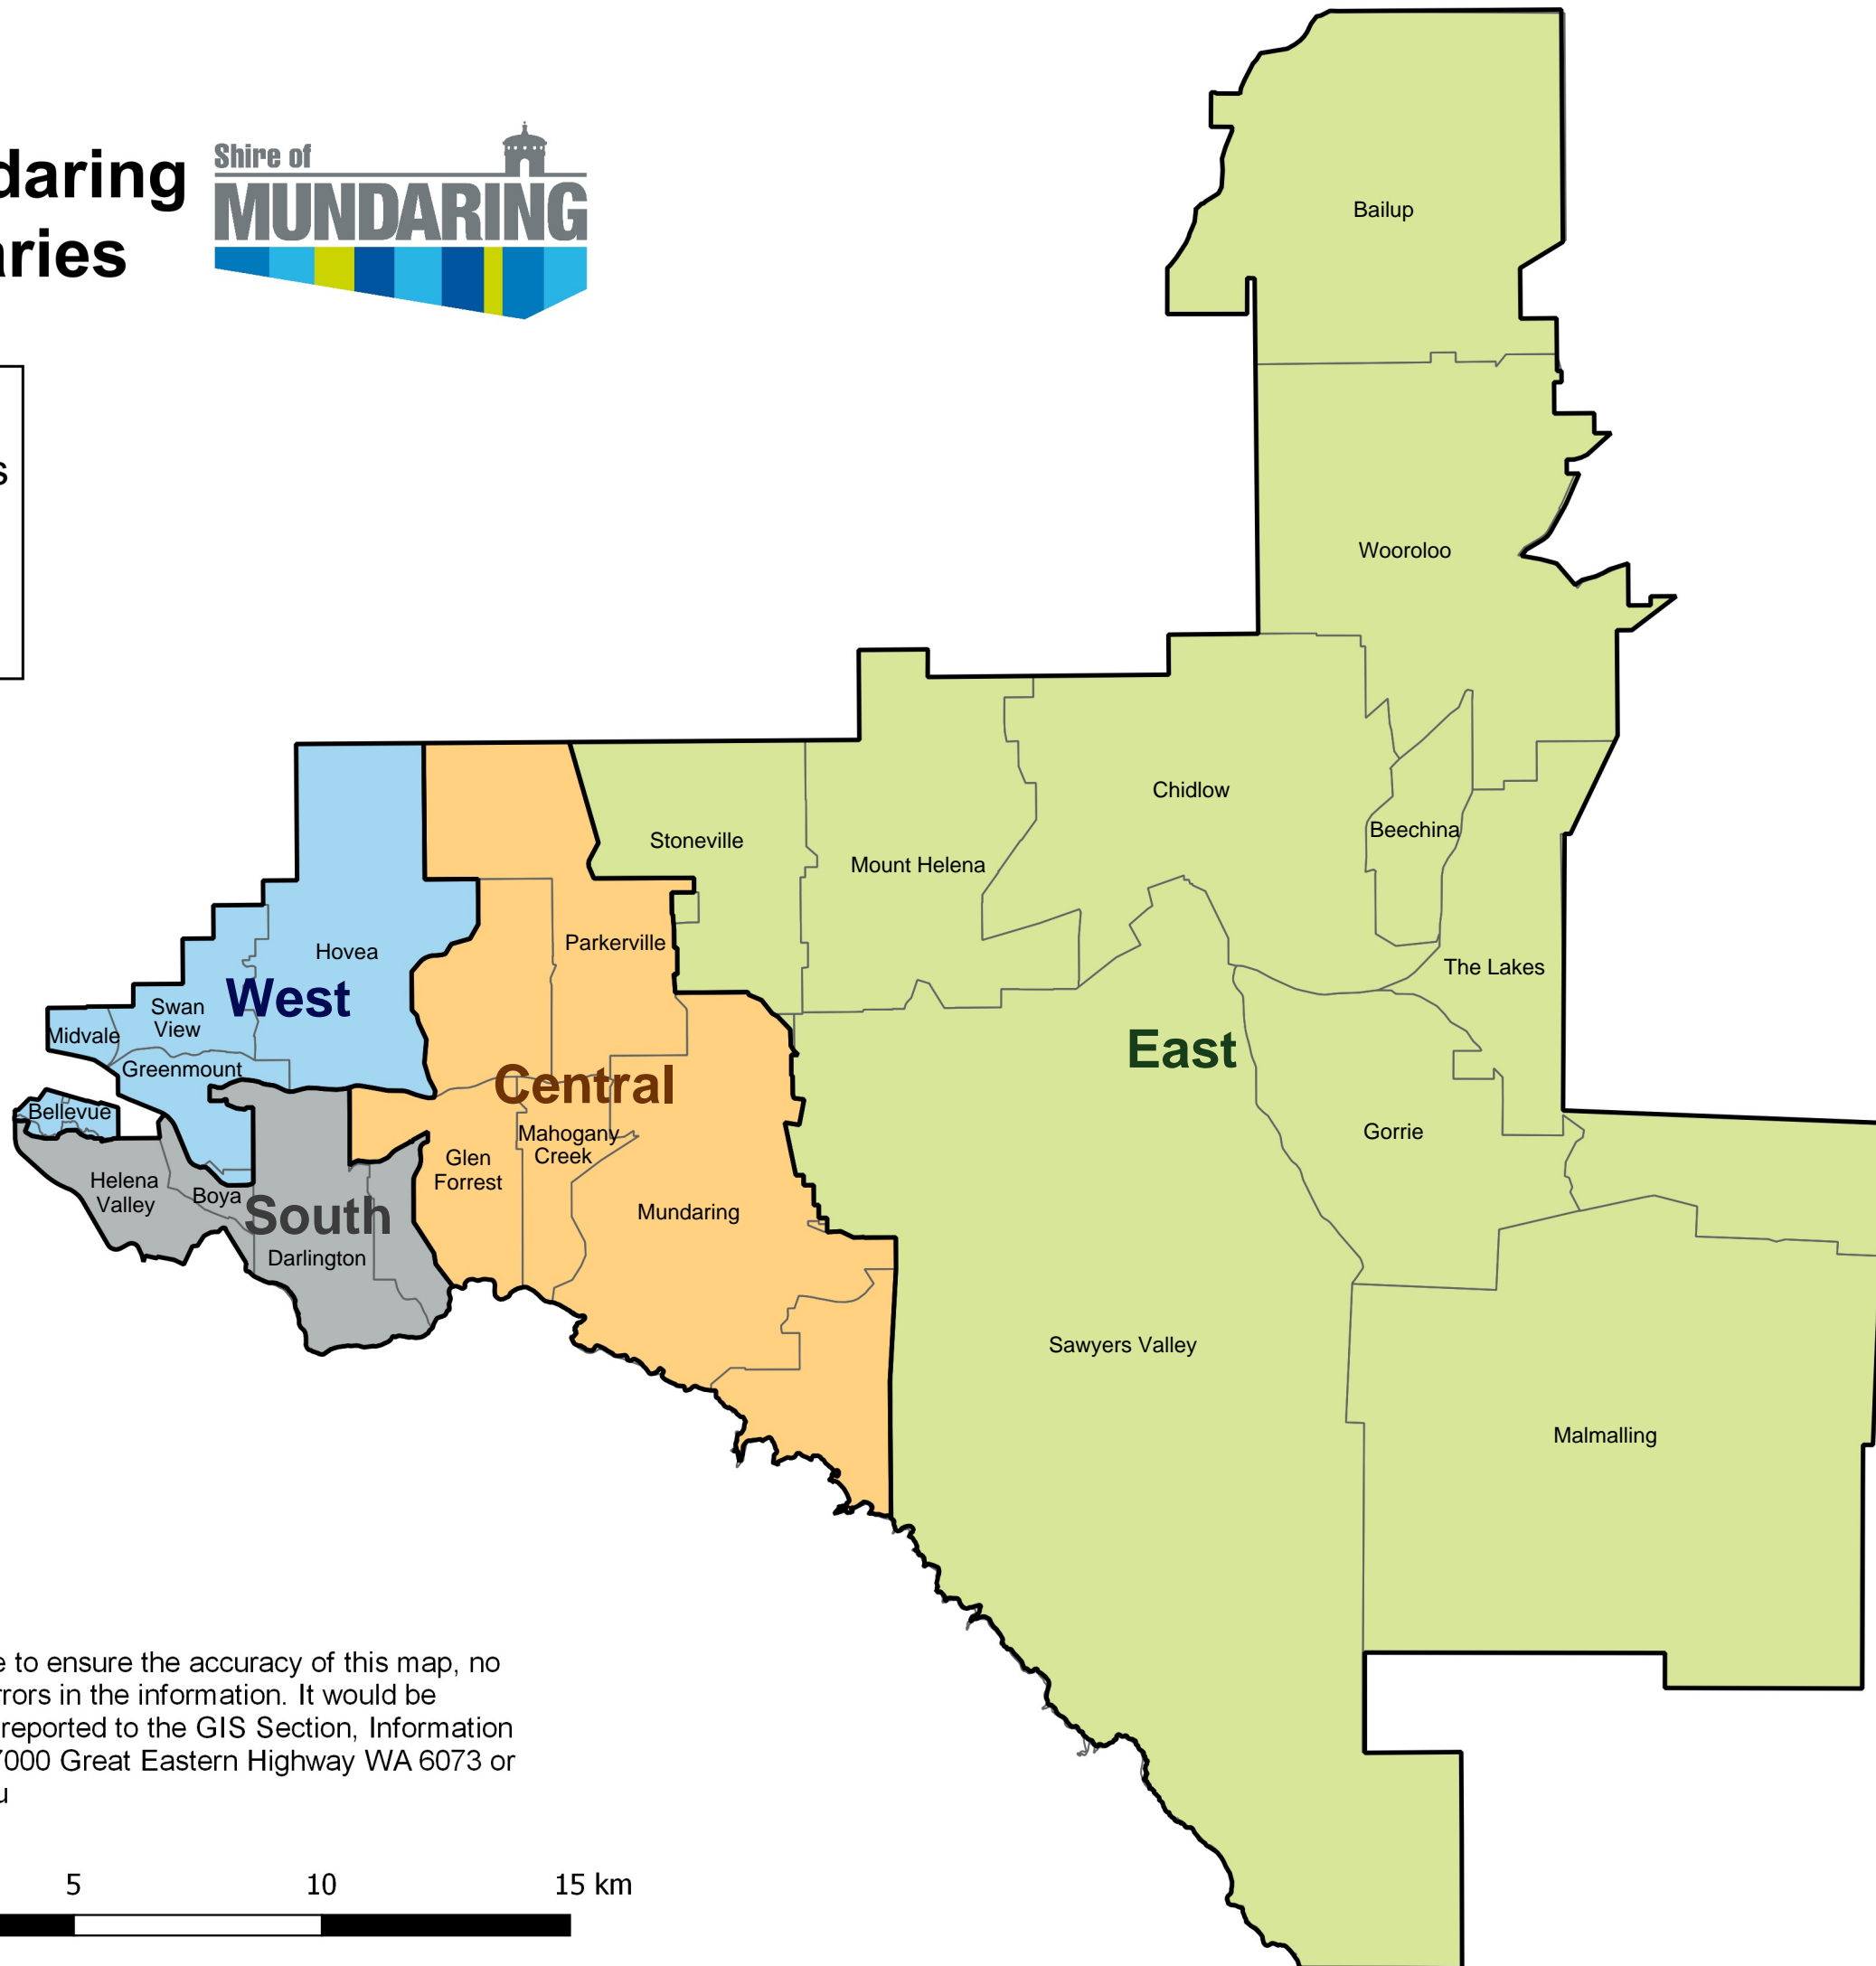

Shire of Mundaring Ward Boundaries

Legend

- Suburb Boundaries
- Central Ward
- East Ward
- South Ward
- West Ward

Whilst every effort has been made to ensure the accuracy of this map, no liability can be assumed for any errors in the information. It would be appreciated if any errors could be reported to the GIS Section, Information Technology, Shire of Mundaring. 7000 Great Eastern Highway WA 6073 or email shire@mundaring.wa.gov.au