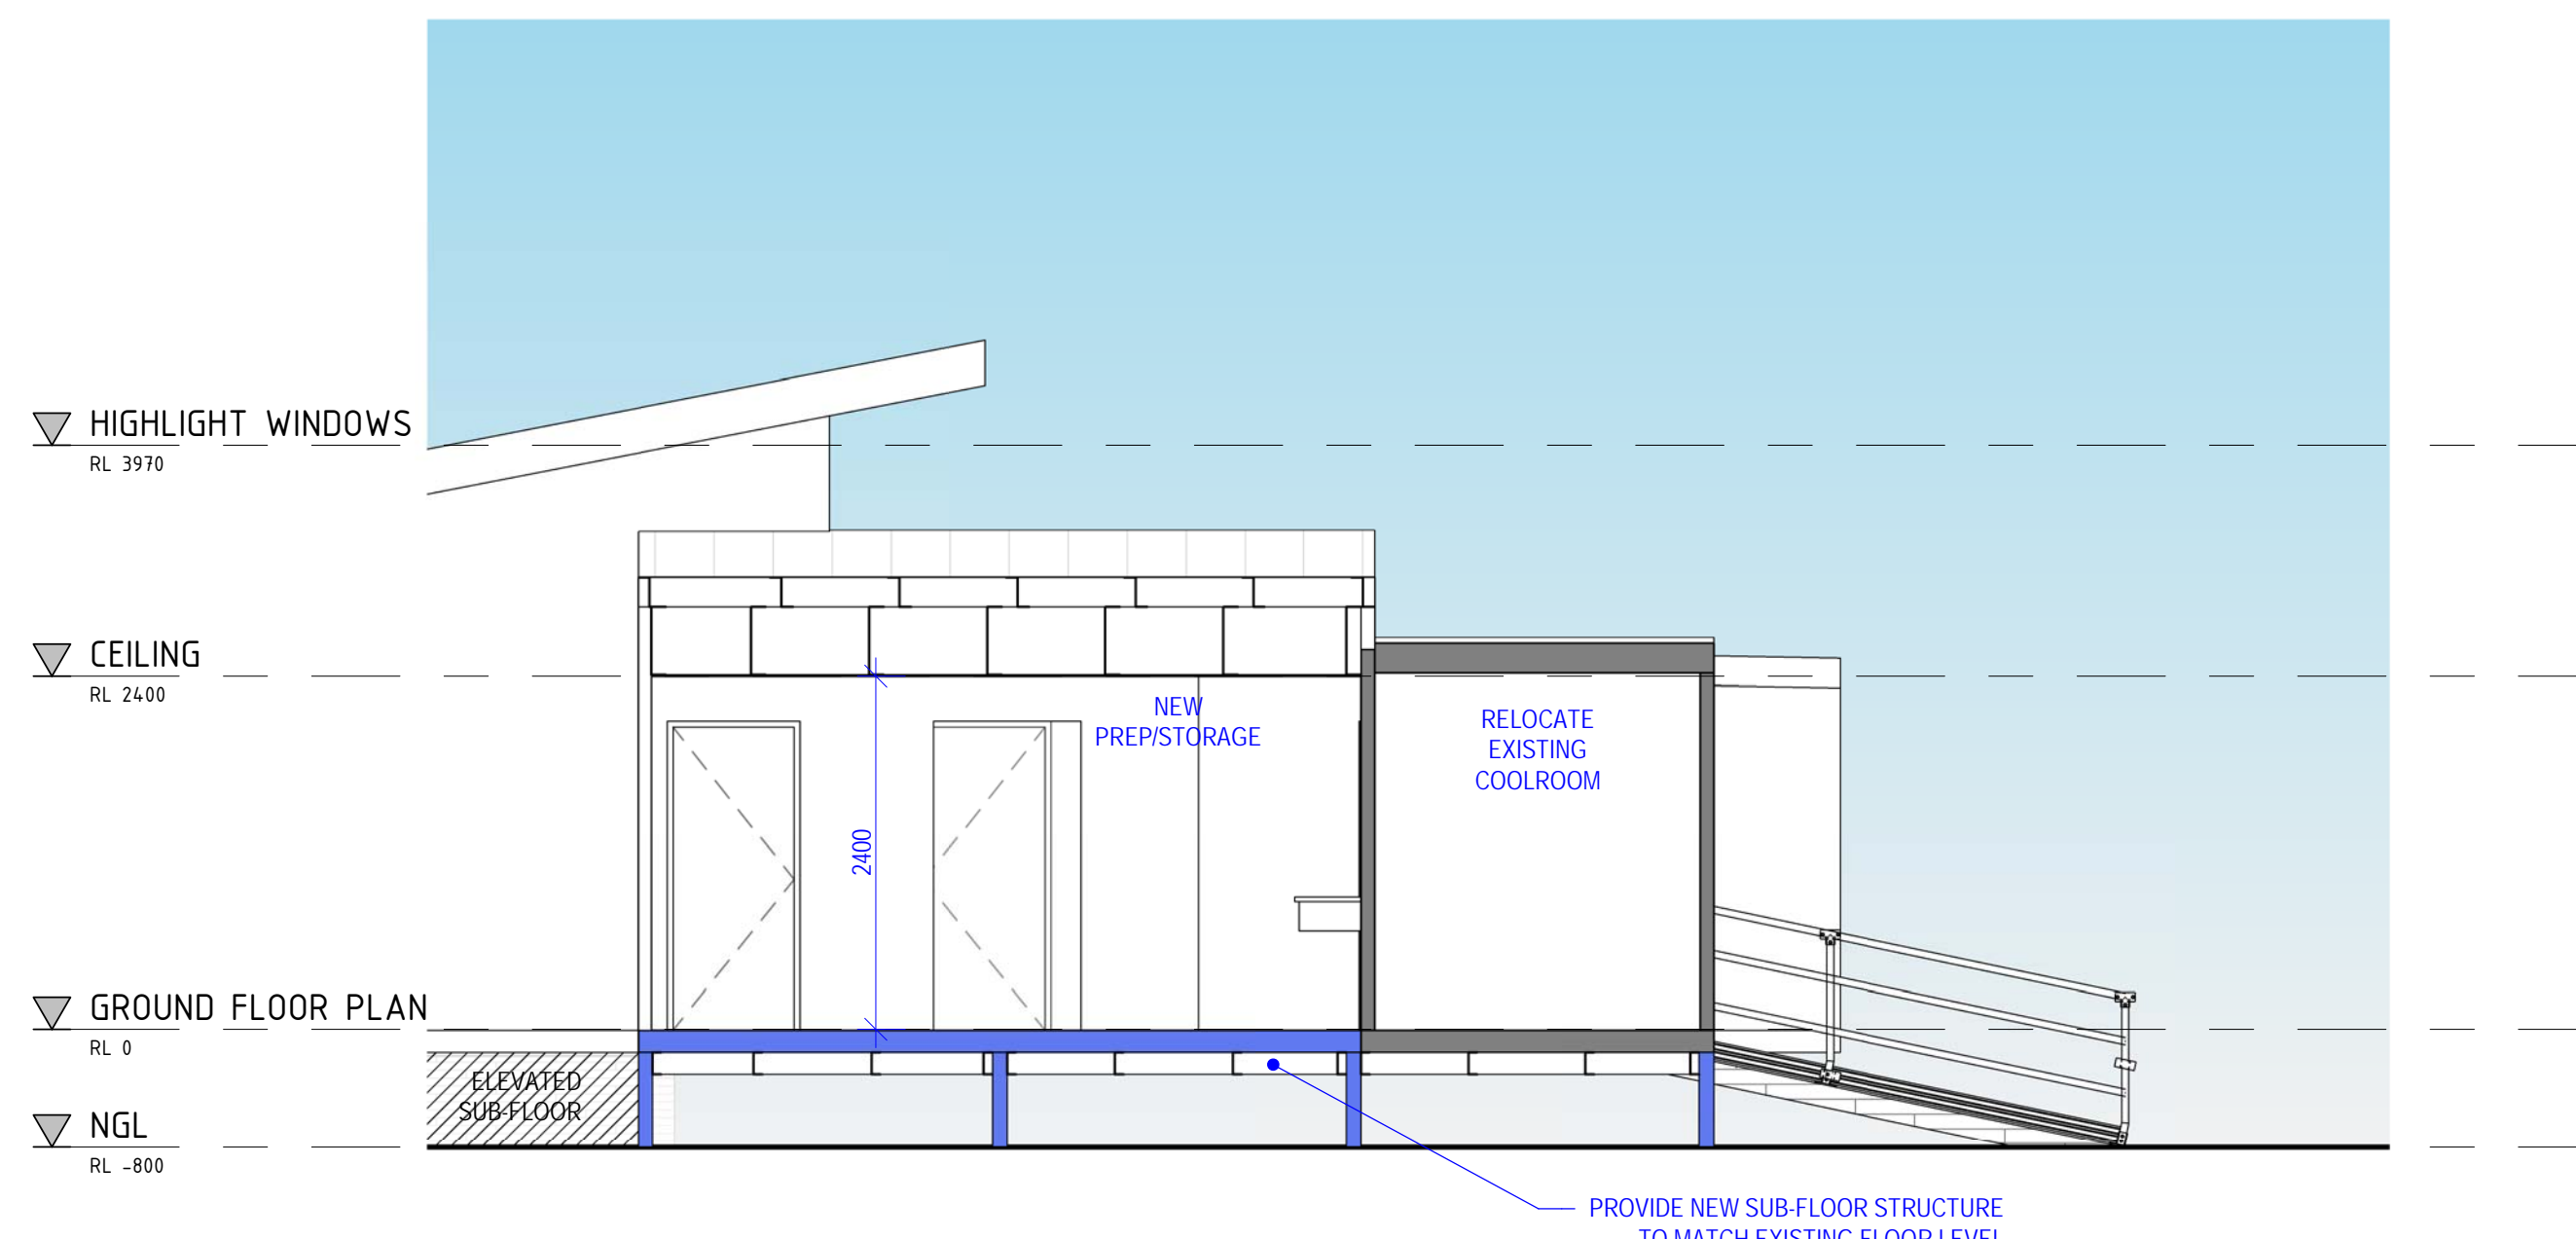

6 SECTION BB
A01
1 : 50

A02

REV C
9/12/2022 9:20:29 AM
AEC2234
AMAROO RETREAT & SPA

AMAROO RETREAT & SPA | ELEVATION & SECTION

1200 ALISON STREET, MOUNT HELENA, WA 6082 | Drawn by: AECAD | As indicated@A1 | 24/11/22 | ISSUED FOR INFORMATION ONLY