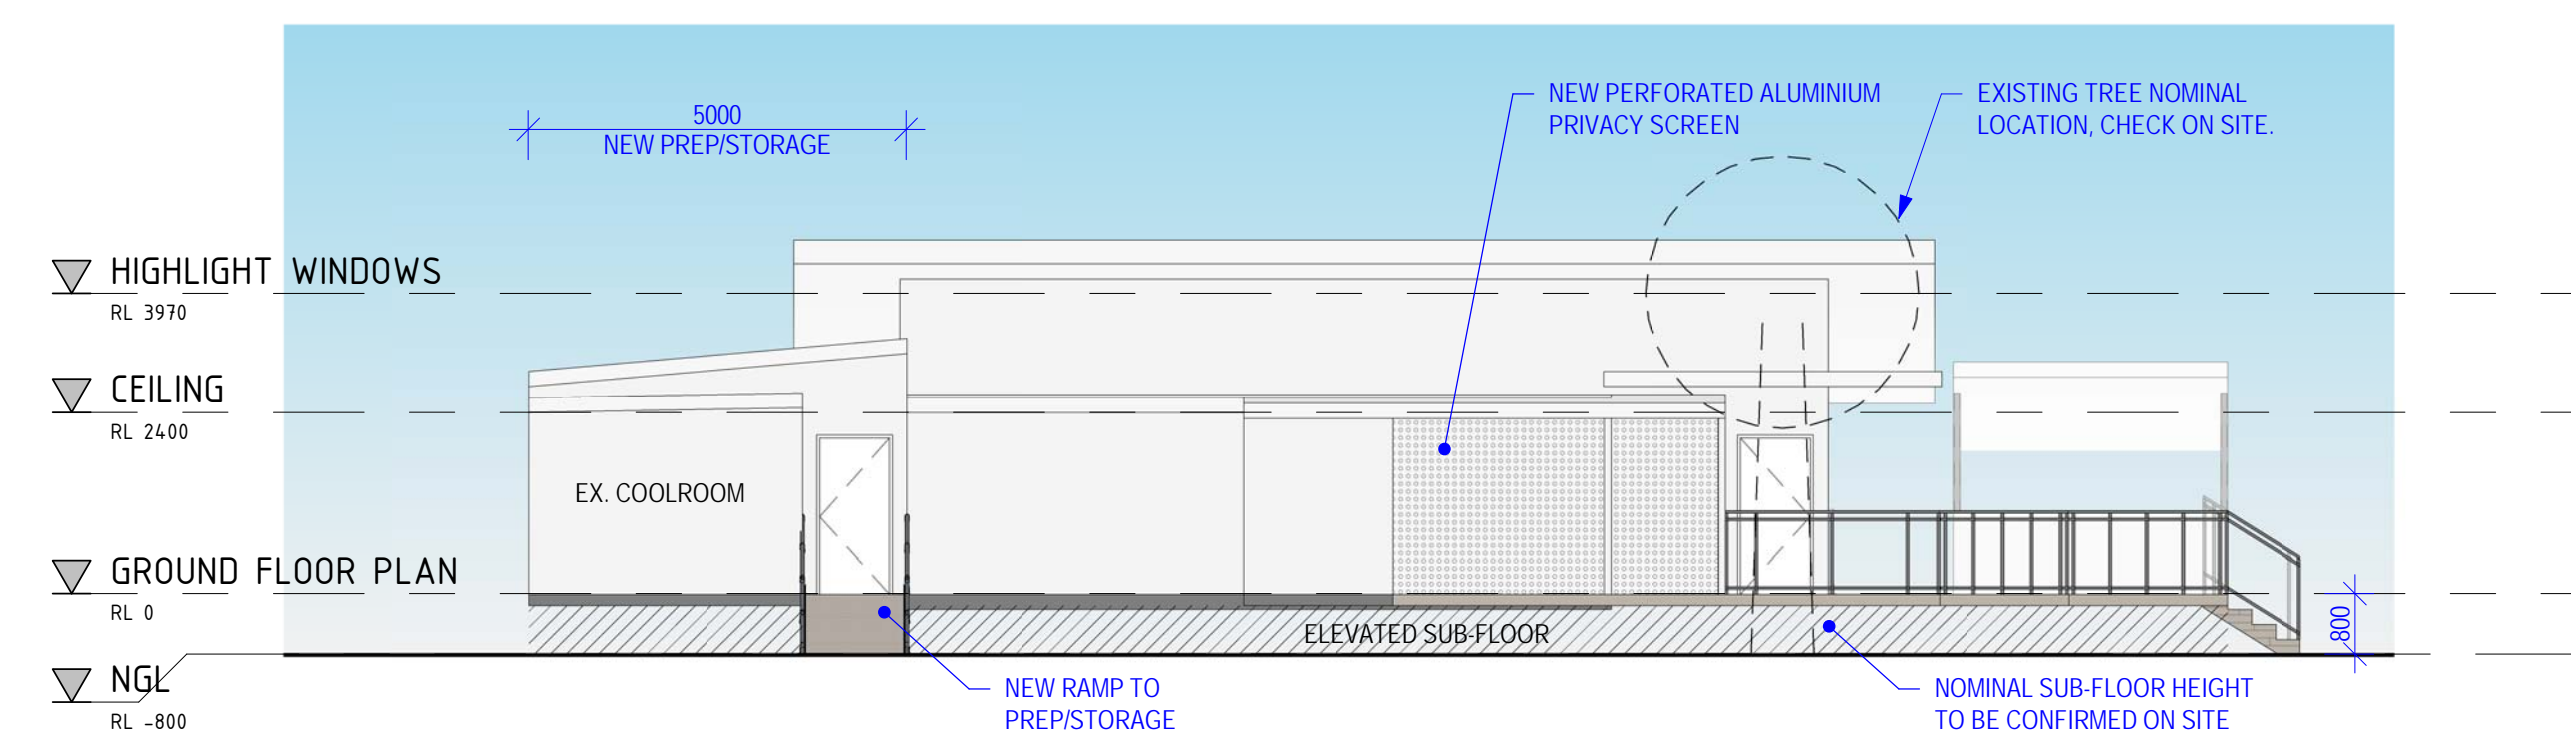

2 NORTH ELEVATION
A01
1 : 100