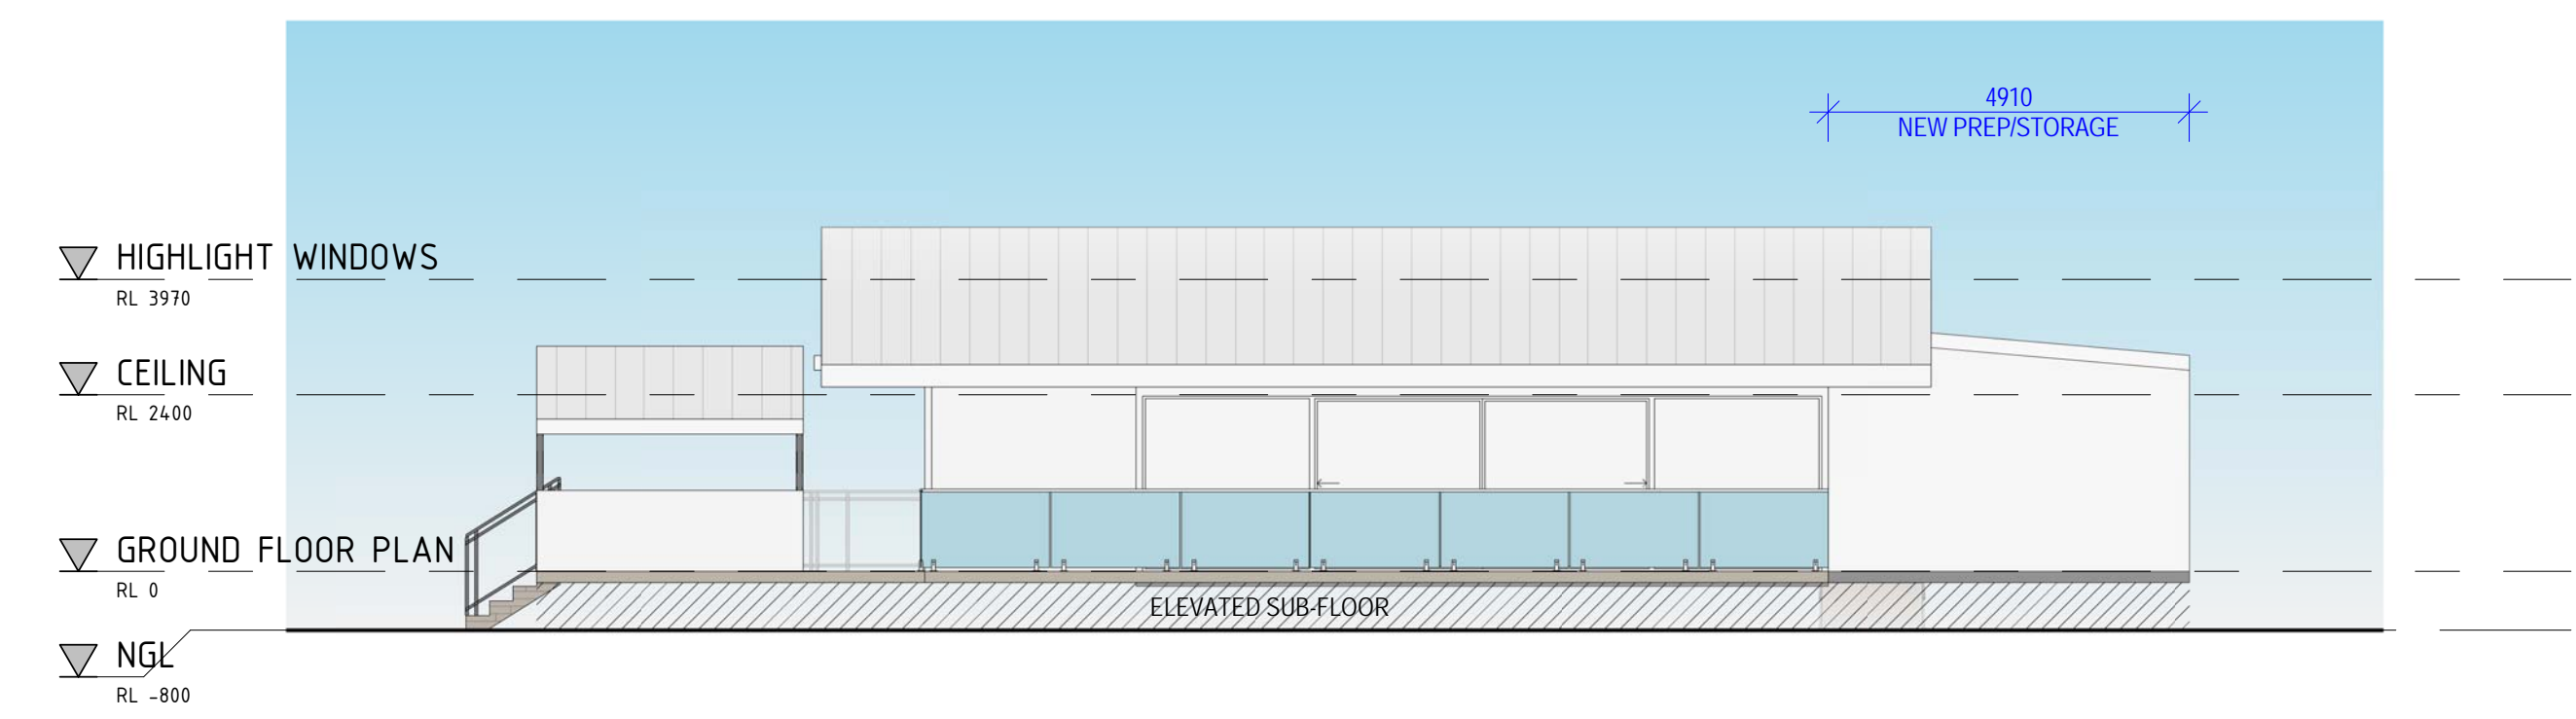

3 SOUTH ELEVATION
A01
1 : 100