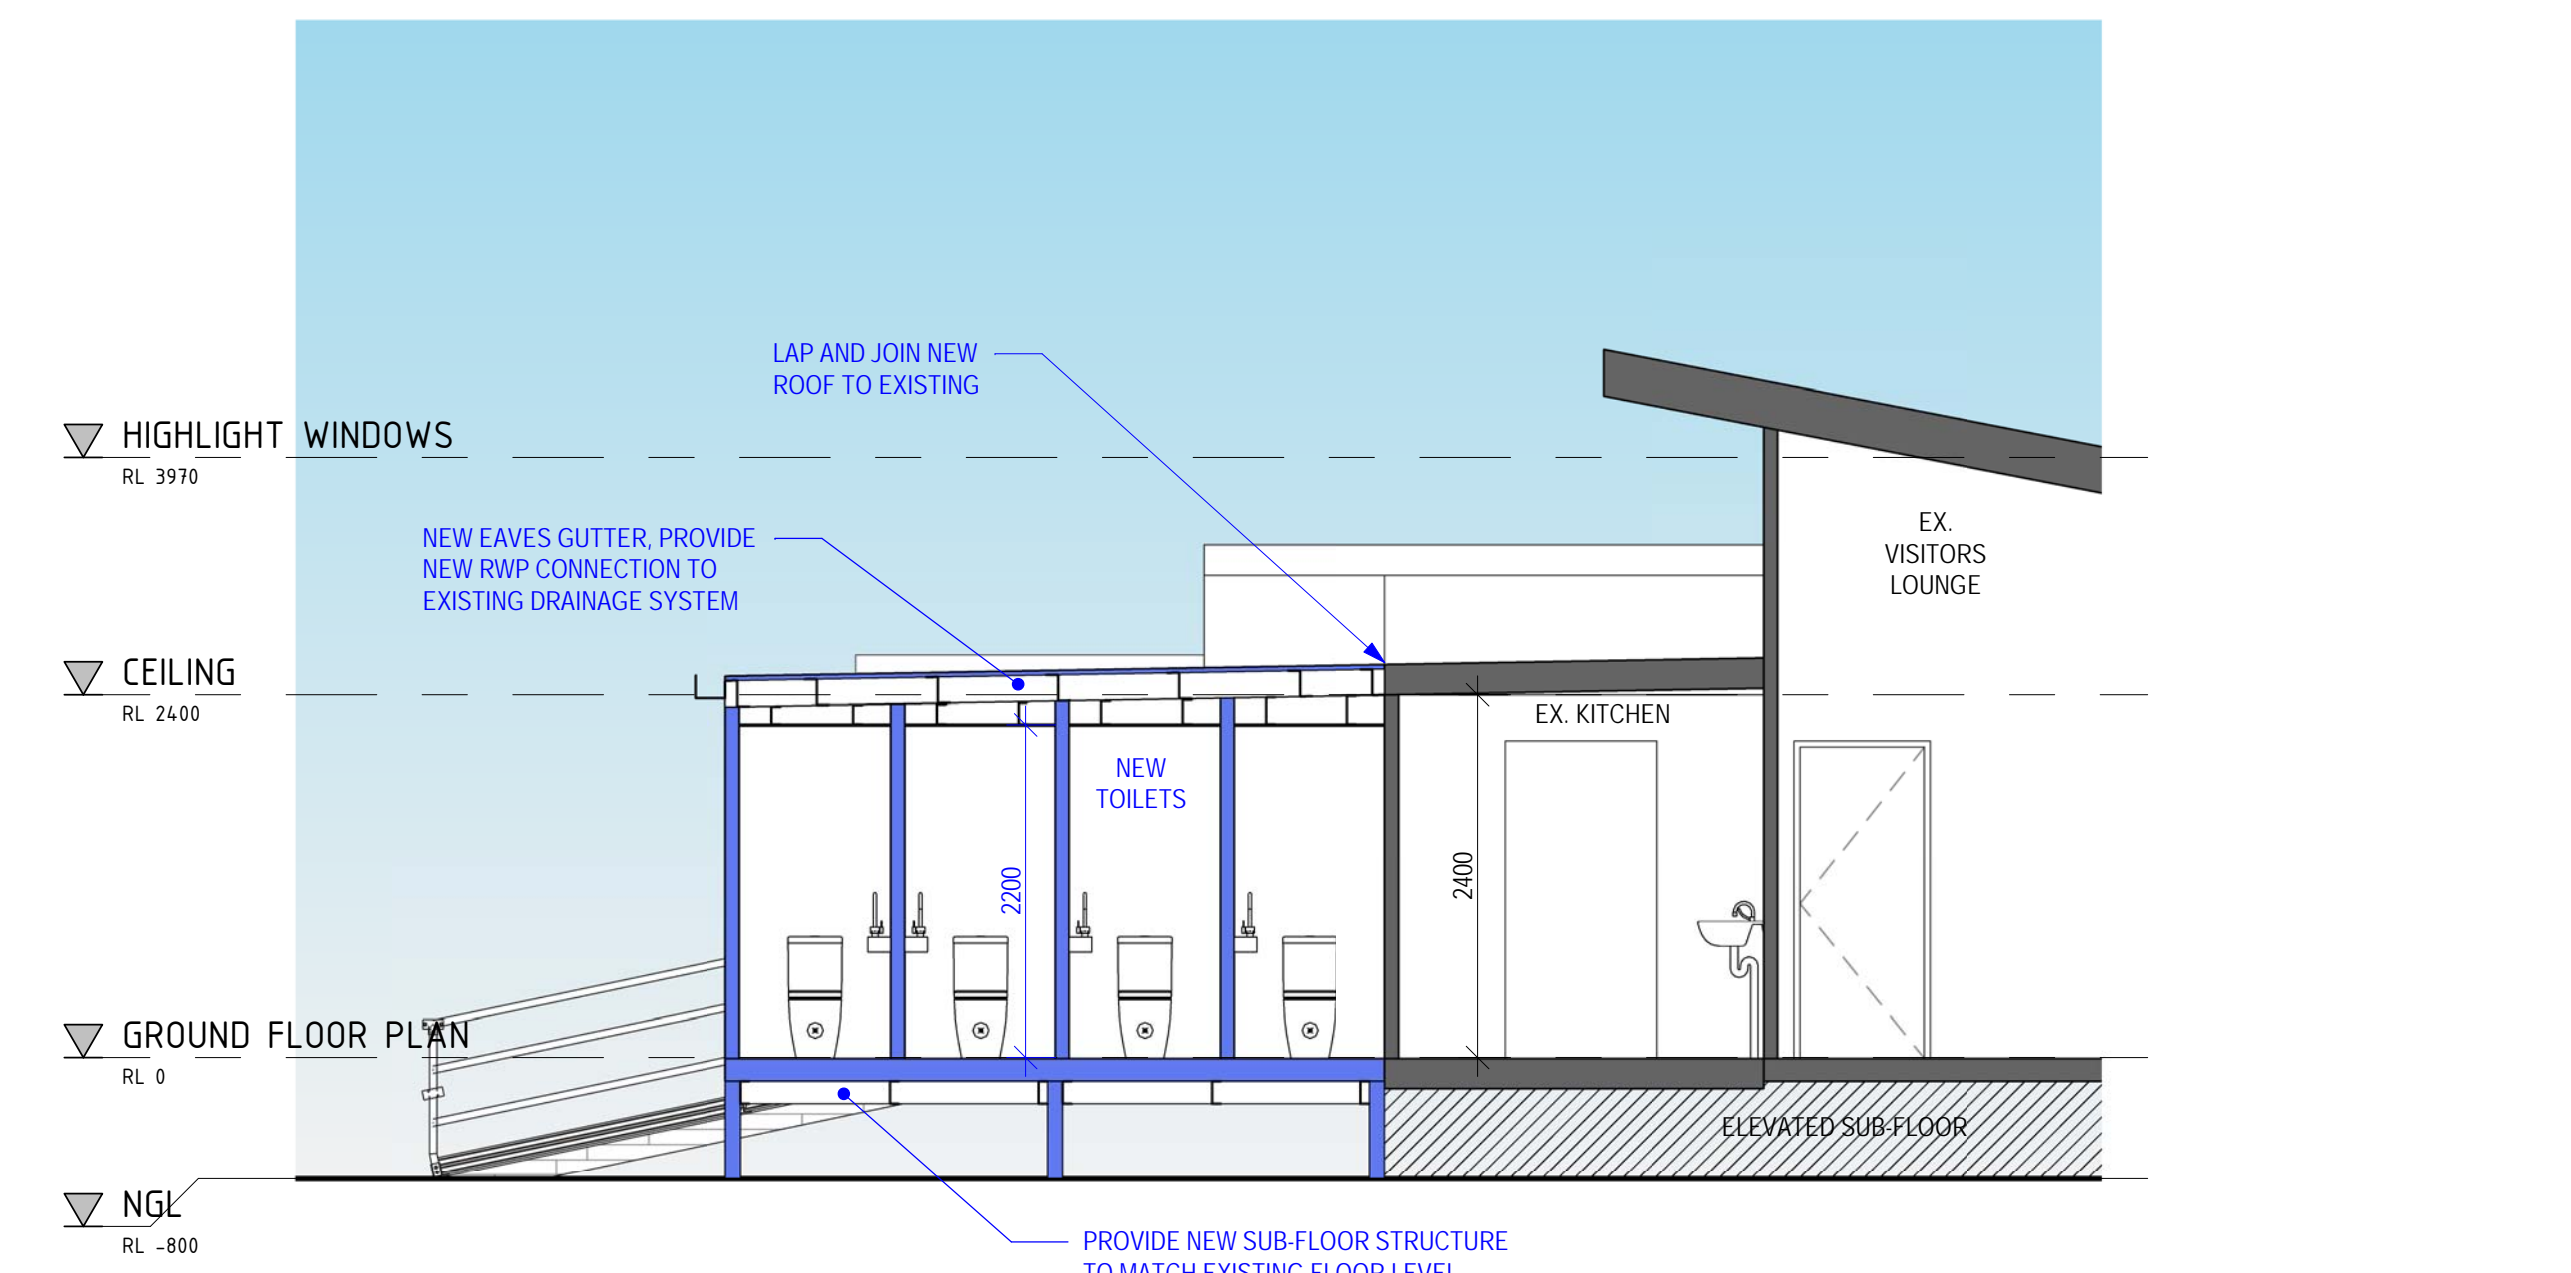

5 SECTION AA
A01
1 : 50