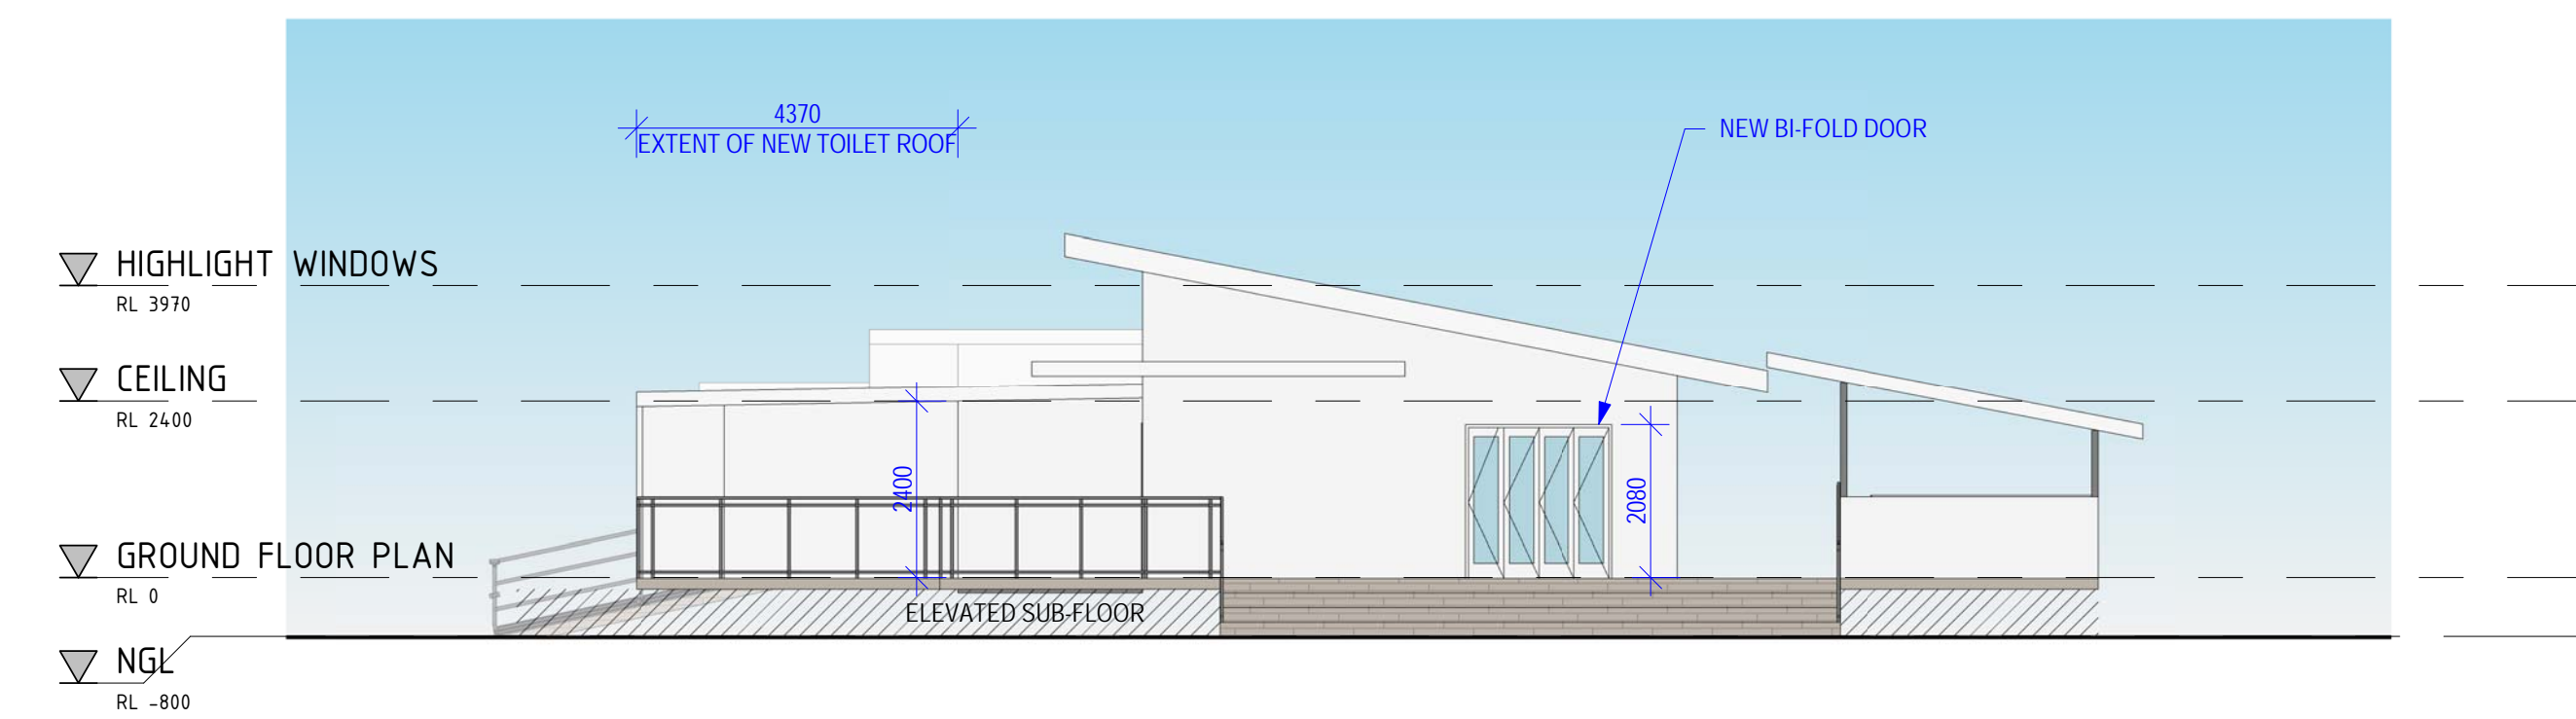

4 WEST ELEVATION
A01
1 : 100