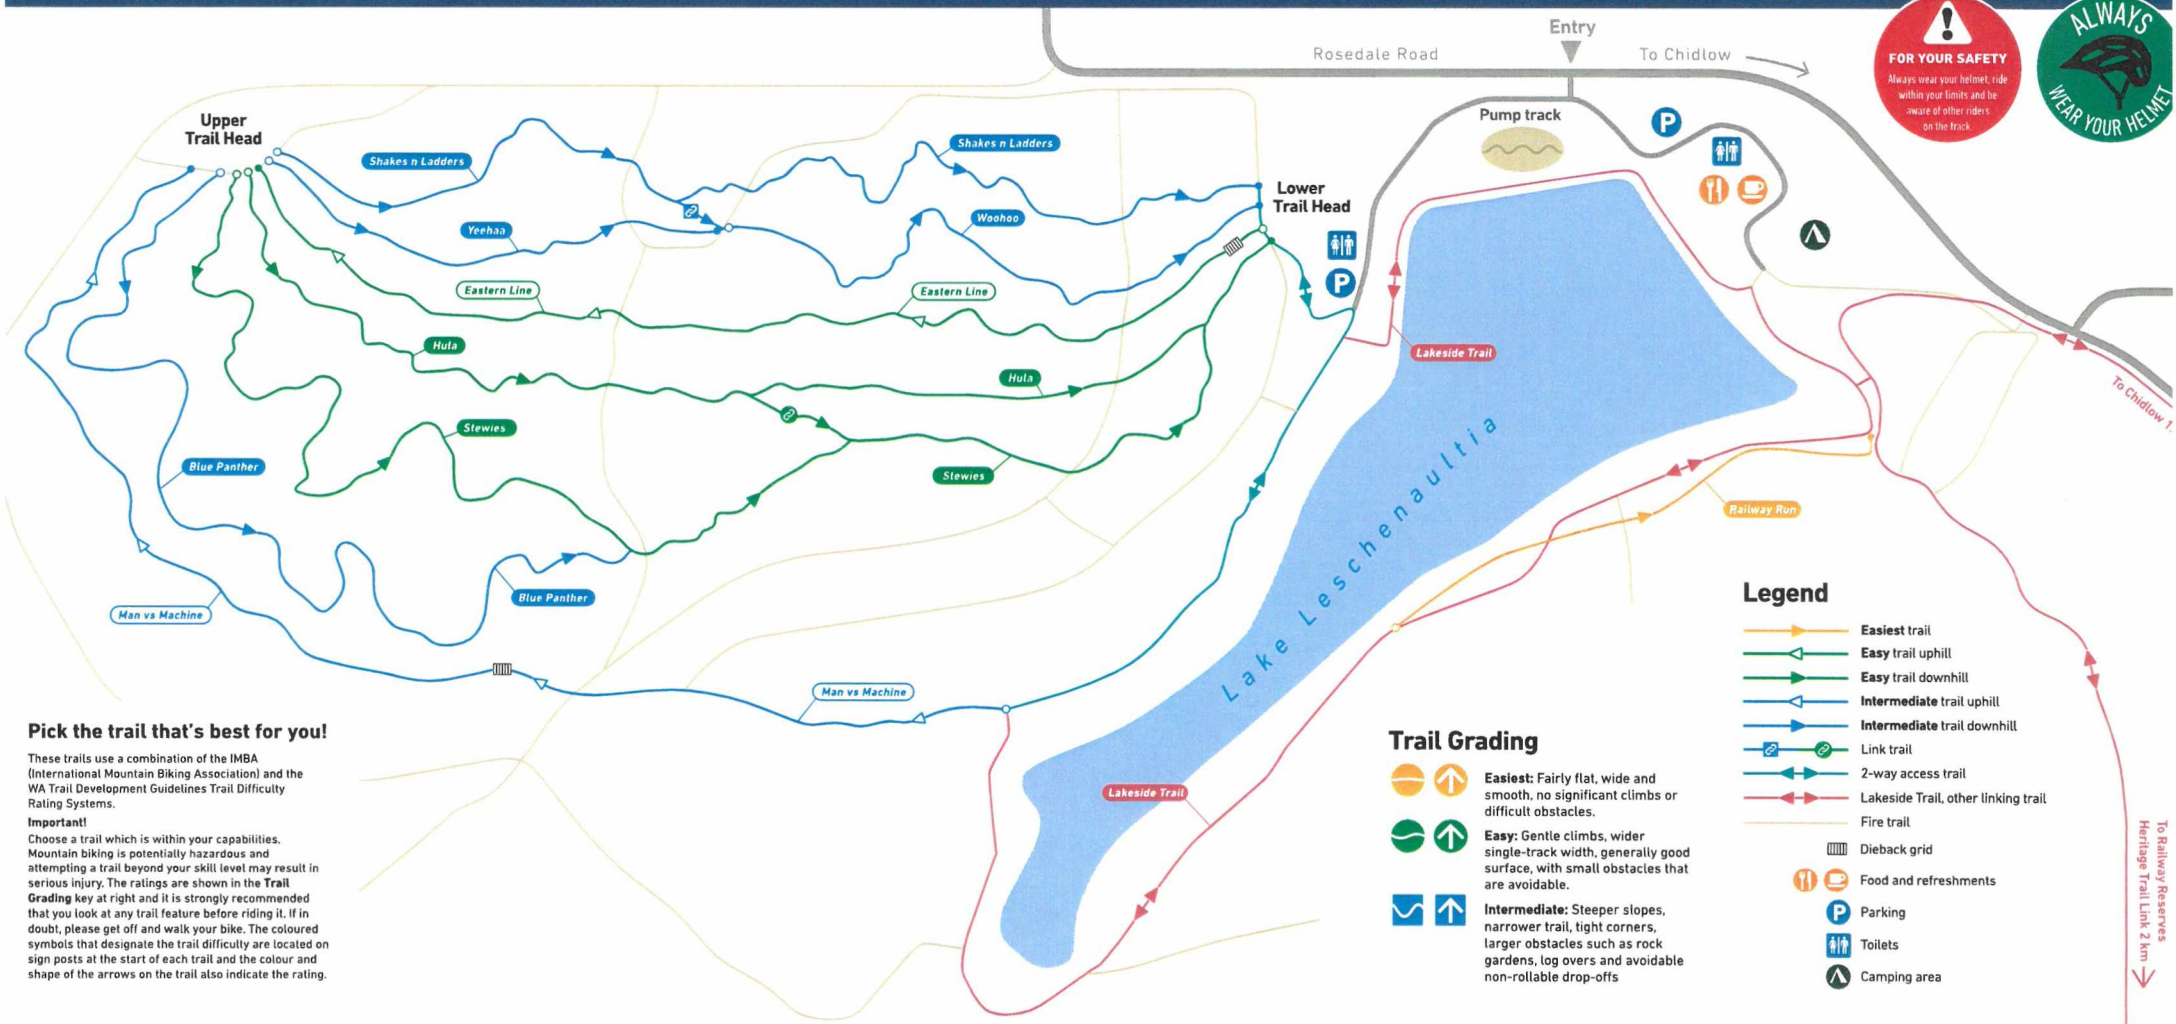

Leschenaultia MTB Trails

To Railway Reserves Heritage Trail Link 2 km