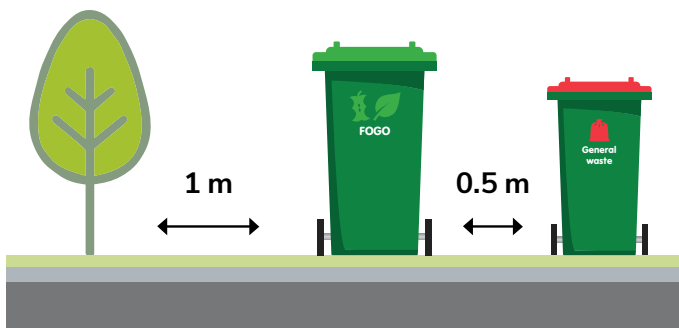

Waste Collection Calendar 2026/27

Putting Your Bins Out For Collection

Place bins out before 6am, or the night before.

0.5 m

Keep at least 0.5 metres clearance between bins.

1 m

Keep at least 1 metre clear from trees and tree canopy.

Keep at least 1 metre clear of cars, mailboxes and fences etc.

Do not park in front of bins.

Maximum weight of each bin is 70kg.

Scan to check your collection area and bin days with the address look up tool or visit our website.